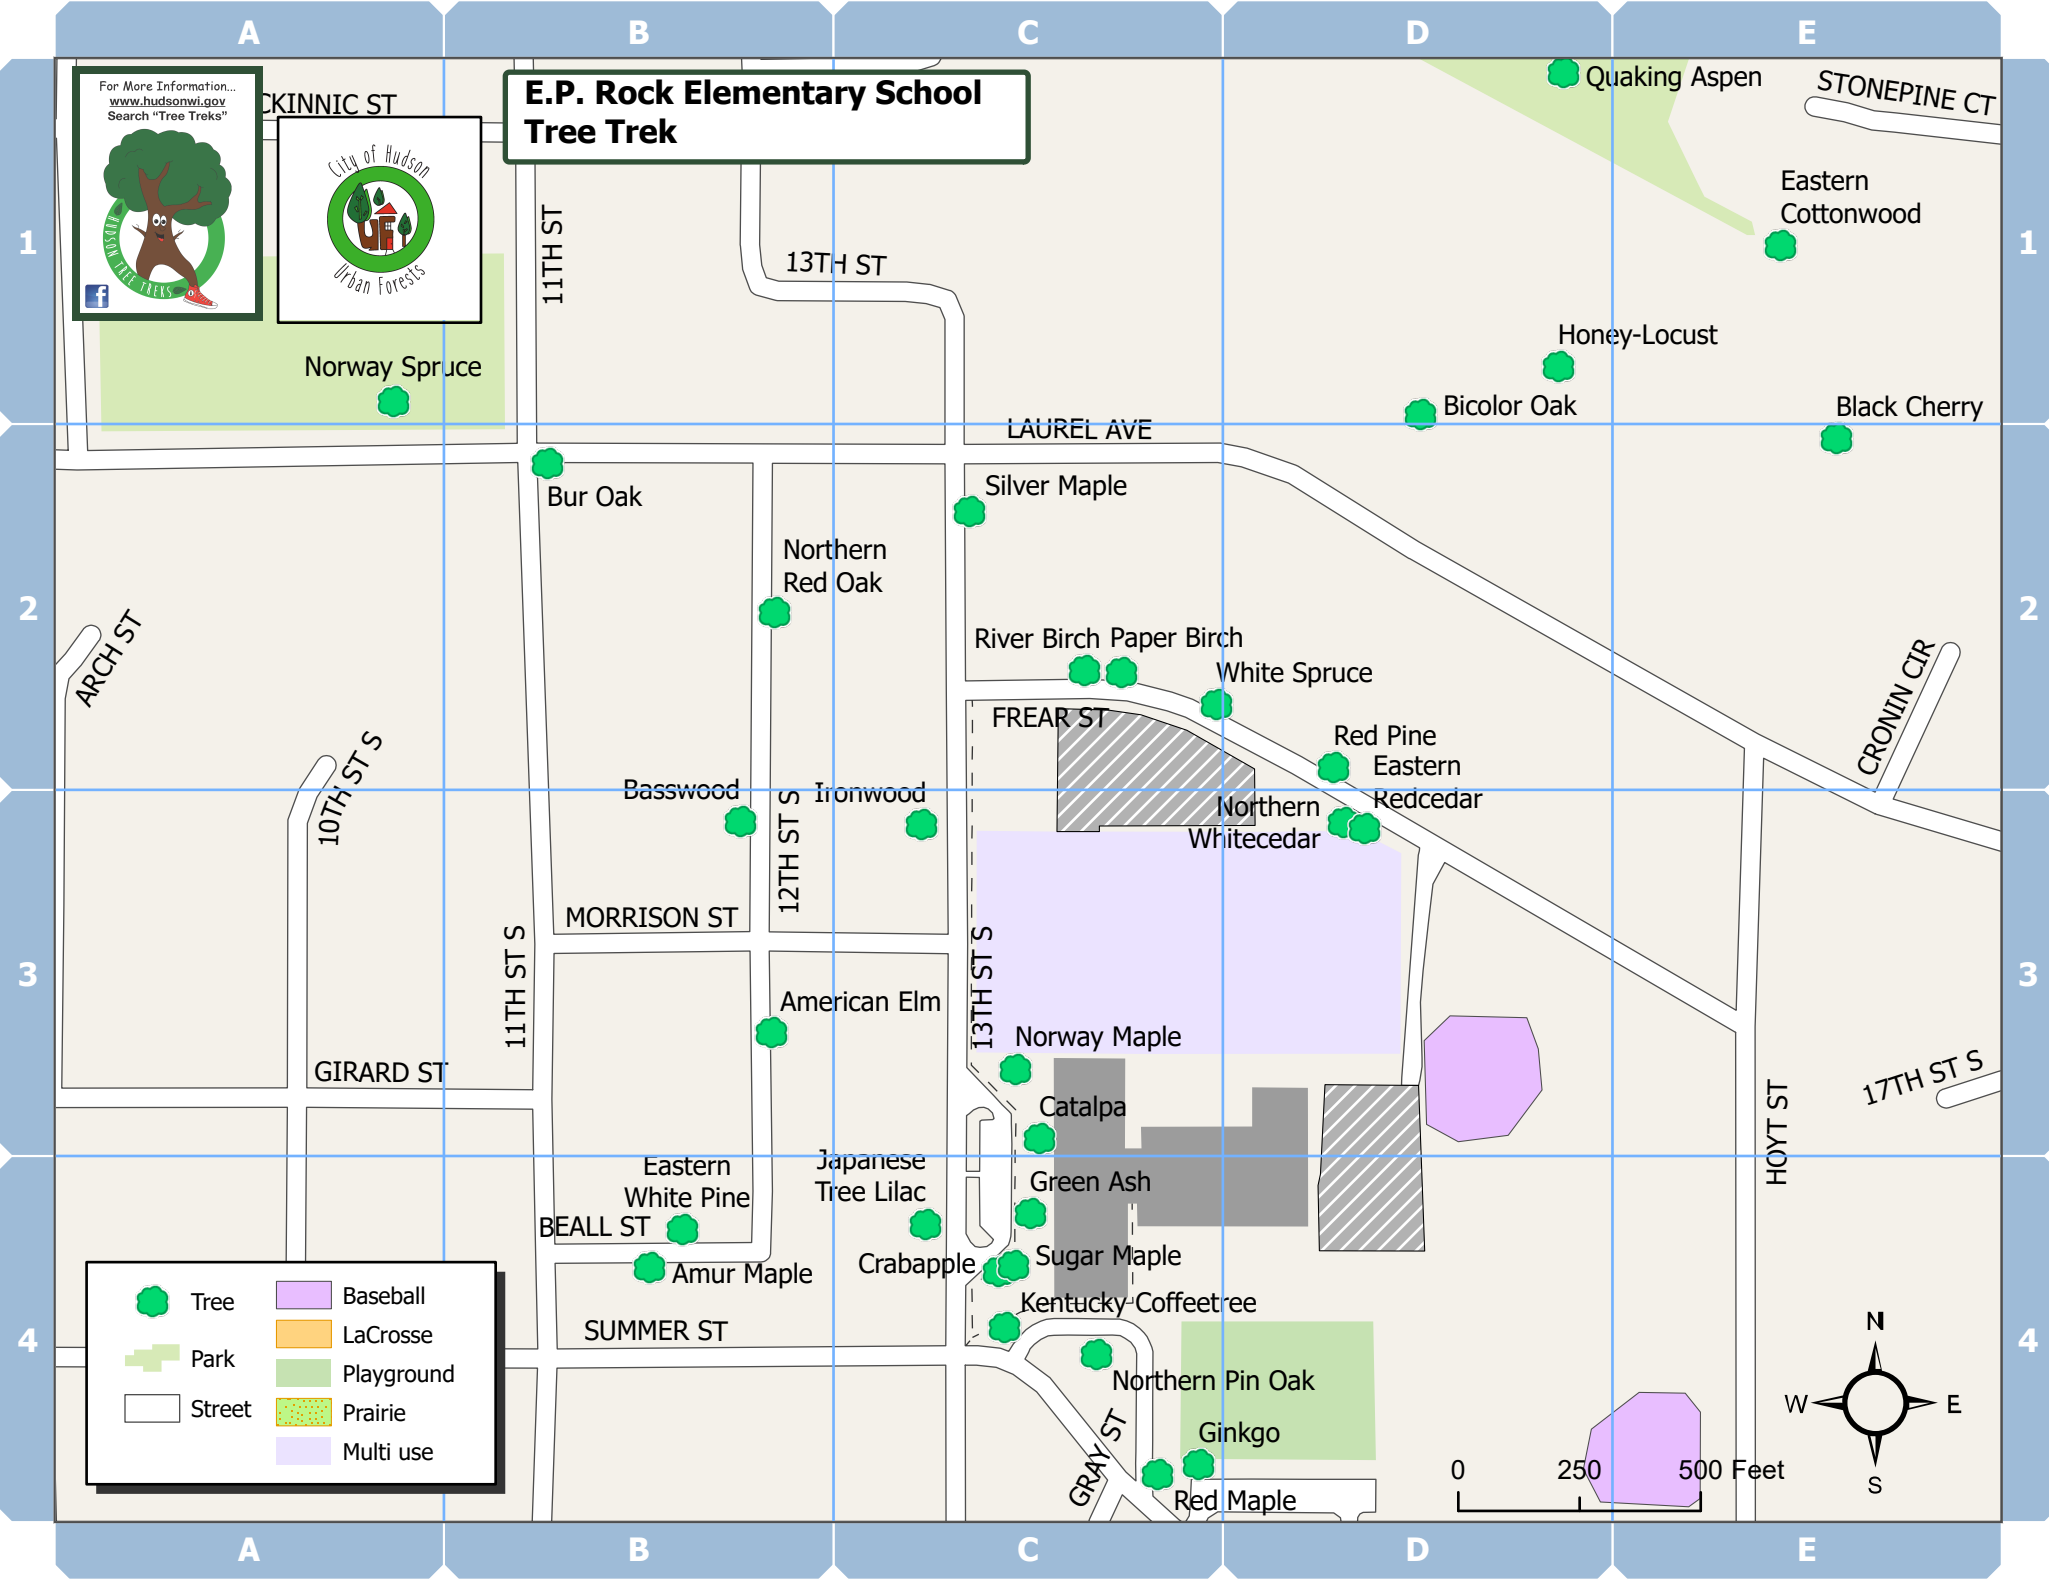

E.P. Rock Elementary School Tree Trek

	Tree		Baseball
	Park		LaCrosse
	Street		Playground
			Multi use
			Prairie

0 250 500 Feet